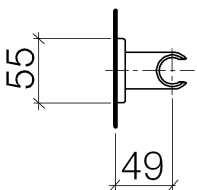

Bathtub - LULU  
Wall bracket - polished chrome  
Article number: 28 050 710-00

- Flange 3-1/8" x 2-1/8"

polished chrome

Discontinued items available to order until 31.12.9999

### Dimensional drawing

All dimensions in mm / inch = mm x 0,0394

Bathtub - LULU  
Wall bracket - polished chrome  
Article number: 28 050 710-00

Bathtub - LULU  
Wall bracket - polished chrome  
Article number: 28 050 710-00

### Spare parts list

Number	Item Number	Designation	Number of units
1	05 30 31 025 00 90	fixing set	1
2	09 30 11 041 90	disc	1
3	09 30 30 054 90	screw	1
4	09 31 11 026 90	pin	1
5	09 27 71 003-00	rosette	1
6	09 18 40 035 90	sleeve	1
7	09 17 20 043-00	holder	1
8	04 31 11 112 00 90	pin	1