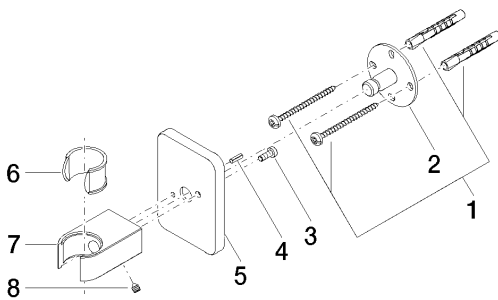

Bathtub - LULU  
Wall bracket - polished chrome  
Article number: 28 050 710-00

- Flange 3-1/8" x 2-1/8"

polished chrome

Discontinued items available to order until 31.12.9999

### Dimensional drawing

All dimensions in mm / inch = mm x 0,0394

Bathtub - LULU  
Wall bracket - polished chrome  
Article number: 28 050 710-00

Bathtub - LULU  
Wall bracket - polished chrome  
Article number: 28 050 710-00

### Spare parts list

Number	Item Number	Designation	Number of units
1	05 30 31 025 00 90	fixing set	1
2	09 30 11 041 90	disc	1
3	09 30 30 054 90	screw	1
4	09 31 11 026 90	pin	1
5	09 27 71 003-00	rosette	1
6	09 18 40 035 90	sleeve	1
7	09 17 20 043-00	holder	1
8	04 31 11 112 00 90	pin	1