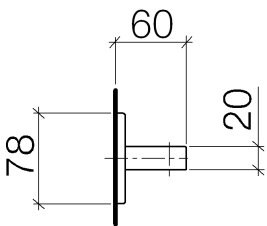

Bathtub - LULU  
Wall bracket - polished chrome  
Article number: 28 050 710-00

- Flange 3-1/8" x 2-1/8"

polished chrome

Discontinued items available to order until 31.12.9999

### Dimensional drawing

All dimensions in mm / inch = mm x 0,0394

Bathtub - LULU  
Wall bracket - polished chrome  
Article number: 28 050 710-00

Bathtub - LULU  
Wall bracket - polished chrome  
Article number: 28 050 710-00

### Spare parts list

Number	Item Number	Designation	Number of units
1	05 30 31 025 00 90	fixing set	1
2	09 30 11 041 90	disc	1
3	09 30 30 054 90	screw	1
4	09 31 11 026 90	pin	1
5	09 27 71 003-00	rosette	1
6	09 18 40 035 90	sleeve	1
7	09 17 20 043-00	holder	1
8	04 31 11 112 00 90	pin	1